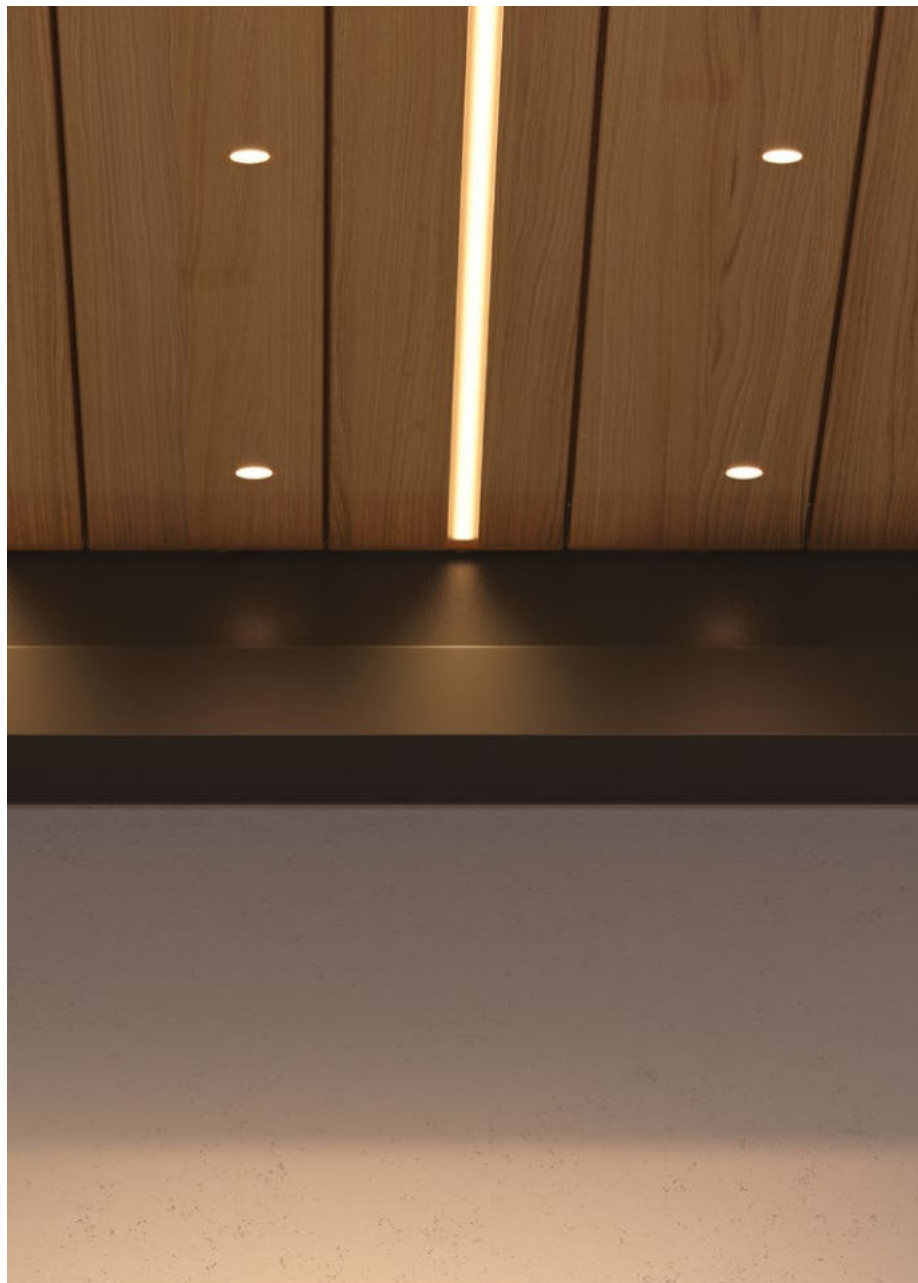

Double wall mounted pergola

Double multi-module wall mounted pergola

DESIGN
QUALITY
FITTING
SMART
TECHNOLOGY

DETAILS

- Construction made of extruded aluminum
- Aesthetic connections of profiles without visible gaps
- Drainage system hidden in the structure
- Roof module with the possibility of rotating the louvers in the range of 0-135° degrees
- Unique shape of roof fins
- Louvers equipped with sealing seals, which protect against rainwater
- Drive hidden in the structure
- Invisible feet
- LED lightning in various options with dimming functionality
- The possibility of using side shutters such as screens or all-glass sliding doors
- Change of the angle of inclination of the louvers in the axis from 0 to 135°
- Resistance to snow loads up to 40 lb/sqft (approx. 39 inches of snow cover)
- Resistance to wind loads of up to 68 mp/h
- Wide range of colors from the RAL palette and the Decoral® effect
- Free-standing and wall-mounted version, with a special console enabling wall insulation
- Square post profiles with a side dimension of 5 ½"
- Stiff 3D frame based on rafter profiles 5 ½"x 10"
- Stiff roof slats with maximum length up to 16 3/8 ft