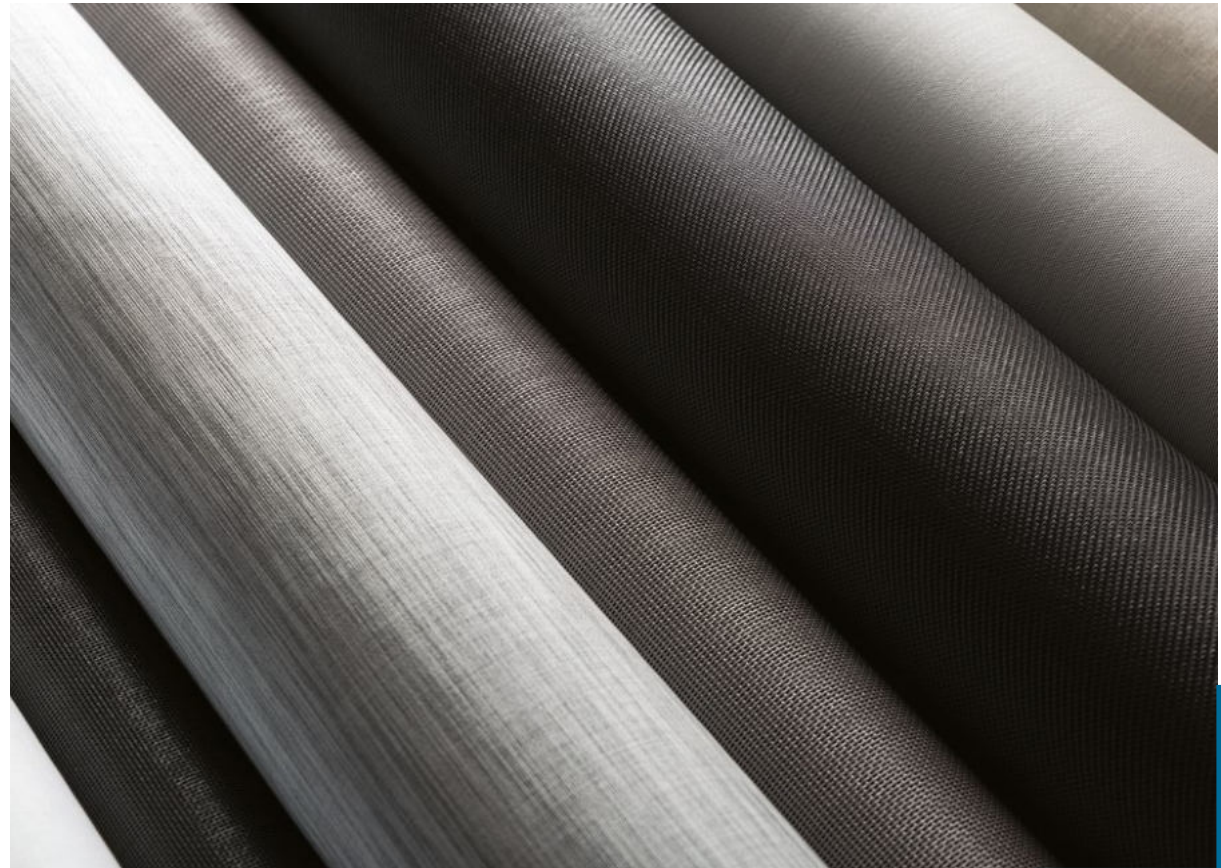

TEXTILE ZIP SCREEN FOR PERGOLA SYSTEM

Our pergolas can be equipped with side wind-resistant and versatile textile sunshades.

SKYVI offers full line of fabrics which provide not only visual and thermal comfort. Our screens can protect against insects and wind which provides homeowners the leverage to enjoy their lives without interference of weather.